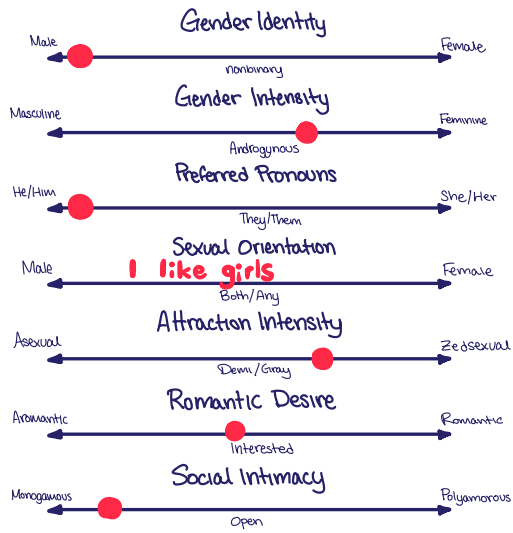

Get to know this Creator! (2 Pages)

Huge Compilation!

OPEN to see better?

Sexuality Spectrum

DNI LIST → X = idk what it means

- Anti-Furries
- non comship
- pro shippers
- under 13
- over 18
- Zoos
- Maps
- Furries
- baot accs
- dark humour
- ableist
- necrophile
- Support NFTs
- ppl who use slurs
- ppl who swear a lot
- SBIF/Herm accs
- ED accs
- Genshin Fans
- SouthPark Fans
- MLP Fans
- Anime Fans
- lolis
- Self-diagnosers
- LGBT+
- homophobic ppl
- transphobic ppl
- racist
- sexist
- fetosexual/romantics
- hates on everything
- WTF dont come near me.
- definitely not
- uncomfortable
- Thin Ice!
- Sure
- Idc
- Absolutely
- yes! :3 ILY PPL!
- tracers
- art thefts
- "Emos"
- "Preppys"
- Far Left
- Far Right

Tip: use highlighter so next person can easily erase!

oops.

How 2 refer to me :)

- She/Her
- He/Him
- They/Them
- it/its
- miss
- mr.
- mx.
- ma'am
- mommy
- daddy
- mom
- dad
- mother
- Father
- Dude
- Bro
- King
- Queen
- Prince
- Princess
- Cute
- Beautiful
- Pretty
- Handsome
- Kitten
- kid
- not for 4 more adult years!
- WTF
- definitely not
- uncomfortable
- Close Friends only
- Sure
- Jokes Only
- Absolutely
- yes! :3

Tip: Draw a "X" over things you don't want to fill out or leave it blank!

Boundaries →

- Venting 2 me
- Sending nsfw
- asking for advise
- sending memes
- tagging me in posts
- asking to be friends
- asking for socials
- asking to play video games
- sending discord links
- telegram channel links
- Posting about me
- calling/facetimeing
- asking if I'm ok
- asking for pronouns
- asking for playlist link
- sending selfies
- asking for selfies
- using tone indicators (ex: /hj)
- recommending me playlists
- asking about my mental illnesses
- WTF
- no.
- Close Friends only
- maybe
- okay
- ask first
- yeah!
- absolutely!